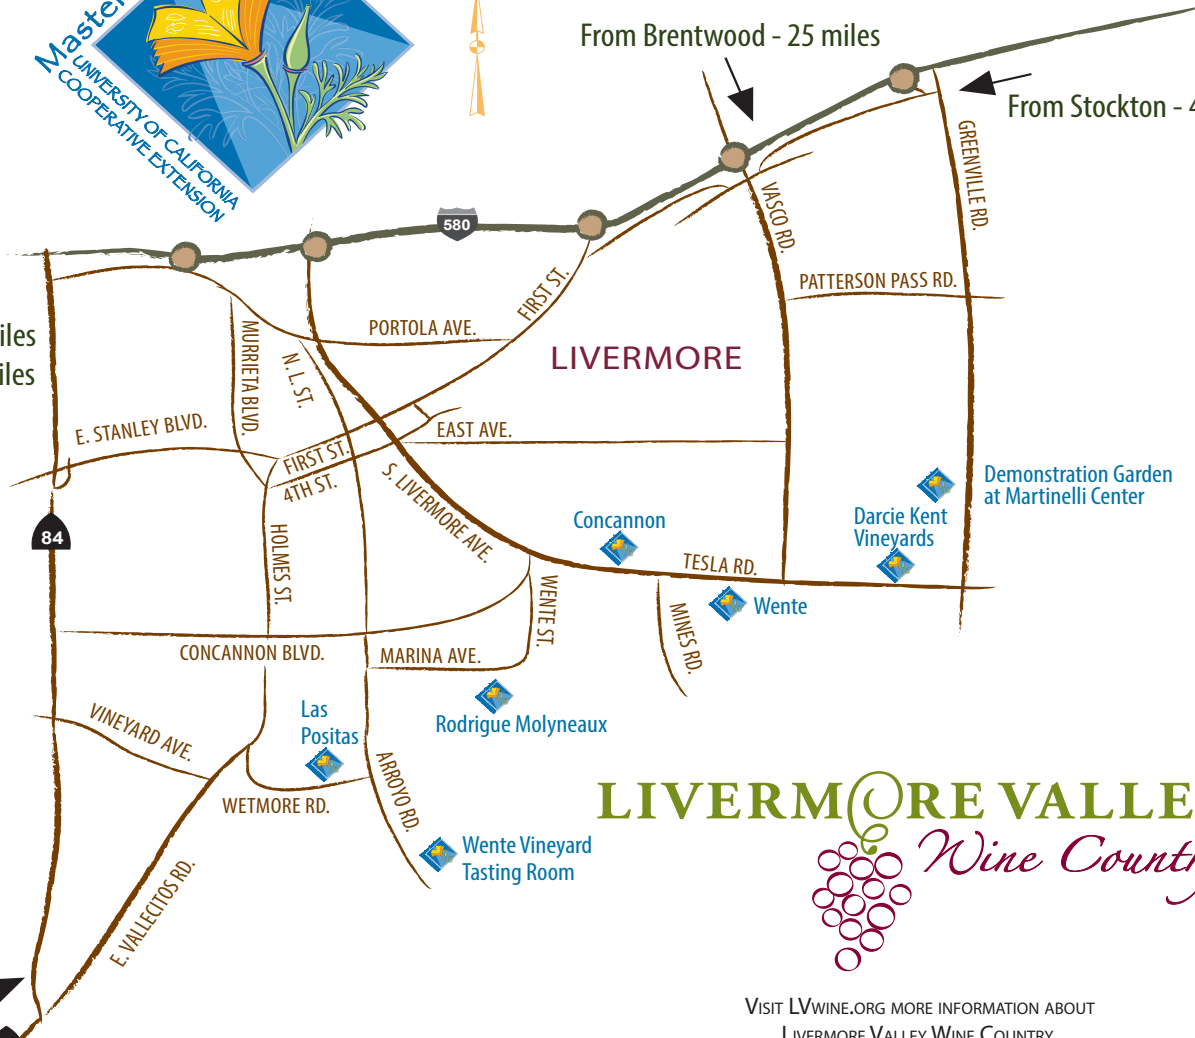

From Brentwood - 25 miles

From Stockton - 41 miles

From
 Oakland - 31 miles
 San Francisco - 40 miles
 Walnut Creek - 22 miles

From
 San Jose - 27 miles
 Fremont - 16 miles

REV. 04/02/2012

LIVERMORE VALLEY

VISIT LVWINE.ORG MORE INFORMATION ABOUT
 LIVERMORE VALLEY WINE COUNTRY.